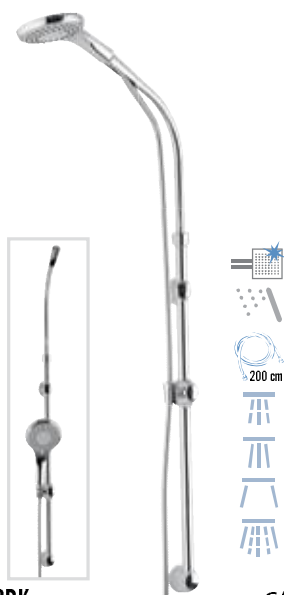

SLIDING RAILS WITH DOUBLE HAND SHOWER SUPPORT

318C 318DK

€ 243,30

C.p. sliding bar position and turnable and extensible high arm in c.p. brass, like shower head function, with anti-limestone hand shower 4 functions and flexible hose 200 cm.