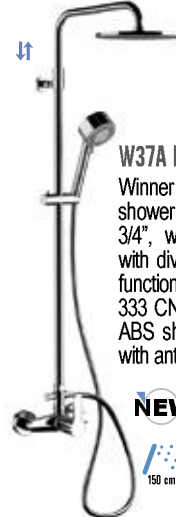

N37R A7MM UFM20 CR € 570,50

W37A MD20 CR € 408,60

Winner series shower column with shower mixer and upper connection 3/4", with telescopic shower column with diverter, c.p. ABS hand shower 4 functions with anti-limestone jets, with 333 CN 150 cm flexible hose and c.p. ABS shower head, rain jet, Ø 20 cm, with anti-limestone silicon jets.