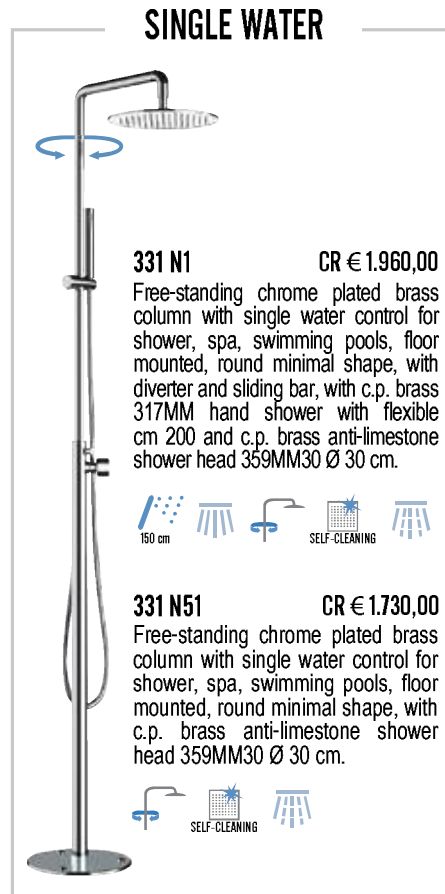

331 N2 CR € 2.140,00

SINGLE WATER

331 N1 CR € 1.960,00

Free-standing chrome plated brass column with single water control for shower, spa, swimming pools, floor mounted, round minimal shape, with diverter and sliding bar, with c.p. brass 317MM hand shower with flexible cm 200 and c.p. brass anti-limestone shower head 359MM30 Ø 30 cm.

Free-standing chrome plated brass column with single water control for shower, spa, swimming pools, floor mounted, round minimal shape, with c.p. brass anti-limestone shower head 359MM30 Ø 30 cm.

BUILT-IN BOX
WELLNESS KIT
COLOR THERAPY
ARMS AND SHOWER HEADS
SHOWER PANELS

SHOWER COLUMNS

SLIDING RAIL
HAND SHOWERS
SHUT-OFF
DECK BATH SHOWER MIXER
SPOUTS
SHOWER FLEXIBLE HOSES