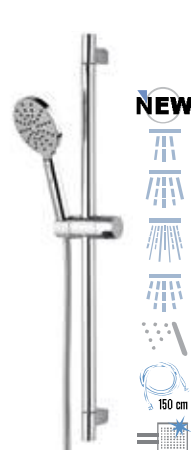

315R 318MP € 55,40
C.p. sliding rail set with minimal round rod and hand shower 4 functions with button to change the jets, anti-limestone with silicon jets and flexible hose 150 cm.