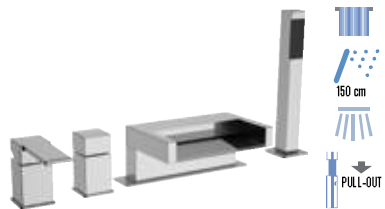

**Q 07** CR € 492,70  
Single-lever deck bath/shower mixer Qubica series, diverter integrated on the squared spout, and 1 function squared chrome plated brass pull-out hand shower.

**QC 06** CR € 1.294,40  
Single lever deck bath/shower mixer with diverter, waterfall spout and c.p. brass, 1 function squared chrome plated pull-out hand shower.