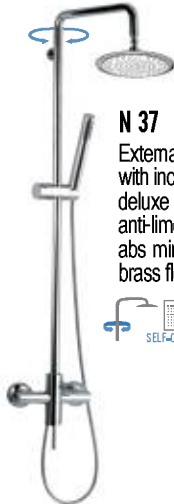

N 37 CR € 682,20
External shower single lever mixer N35 with incorporated diverter, with swivable deluxe sliding column, complete with anti-limestone shower head 356LU, abs minimal hand shower 317DM and brass flexible hose.