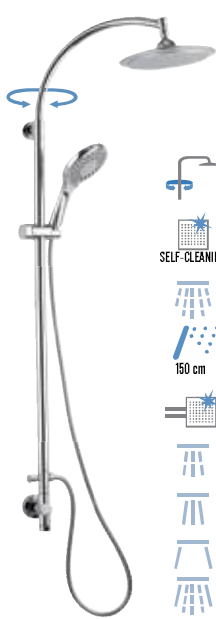

330R 8DK 6LU RA CR € 646,10

Deluxe minimal shaped shower column, complete with sliding central, diverter and shower flexible, in c.p. brass. Including also hand shower 4 functions hydro massage and anti-limestone art 318DK and shower head ultra slim anti-limestone art. 356LU. To complete the installation the water punch and wall connection art. 330RA.