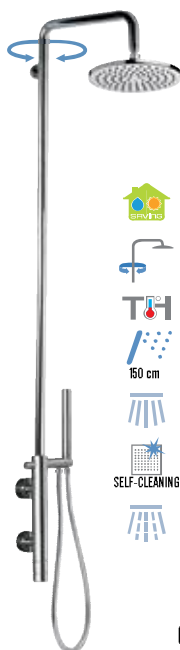

NT 36

CR € 1.036,30

External vertical thermostatic shower single lever mixer NT35V with deluxe shower column with sliding central and diverter, including anti-limestone hand shower in c.p. brass 317MM and shower head in c.p. brass 359MMØ 20 cm with silicone jets, anti-limestone. Shower flexible in c.p. brass included.