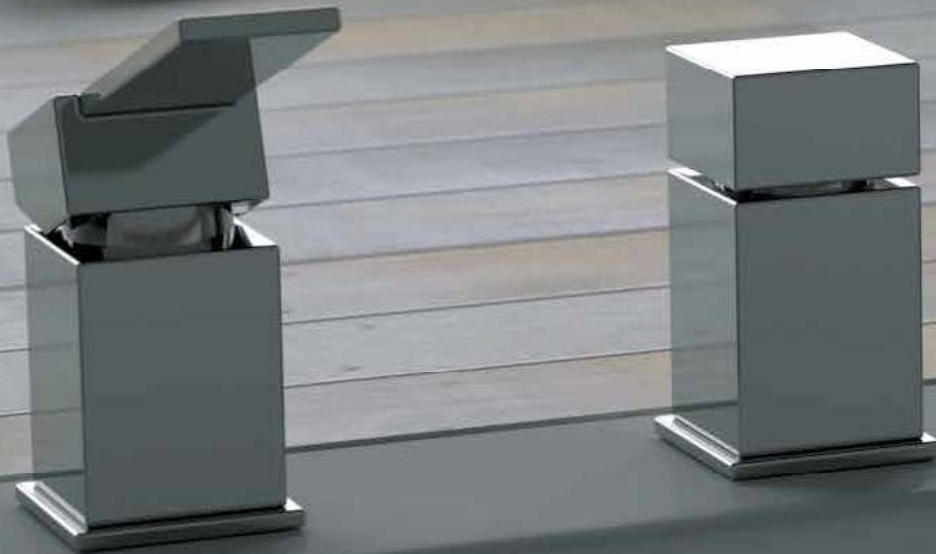

DECK BATH SHOWER MIXER