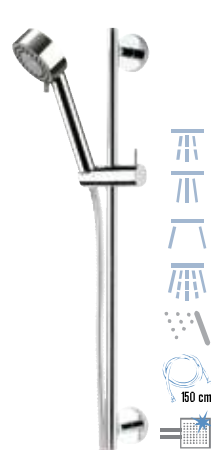

317M 319M0 € 69,60
Minimal sliding rail set with hydromassage and 4 function hand shower and flexible hose 150 cm.