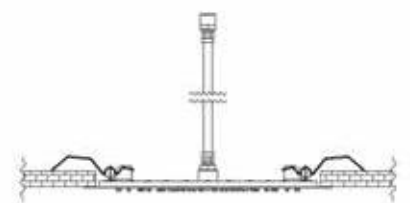

While keeping the showerhead slightly inclined, proceed by spring-loading and inserting the two other springs as shown in picture 2.

3