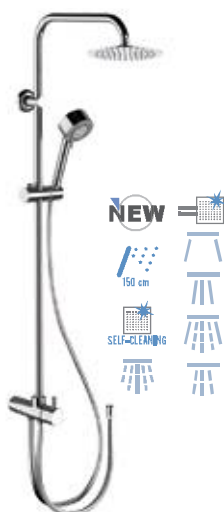

SHOWER COLUMN WITH EXTERNAL WATER PUNCH

330X 9MO UFM20 NRA € 286,00

Shower set composed of: diverter with water punch 330NRA with wall flexible 50 cm, shower column 329X with hand shower support, c.p. ABS hand shower 4 functions anti-limestone 319MO, with stainless steel 150 cm flexible hose and 357UFM20 ultra slim stainless steel mirror polished shower head Ø 20 cm.