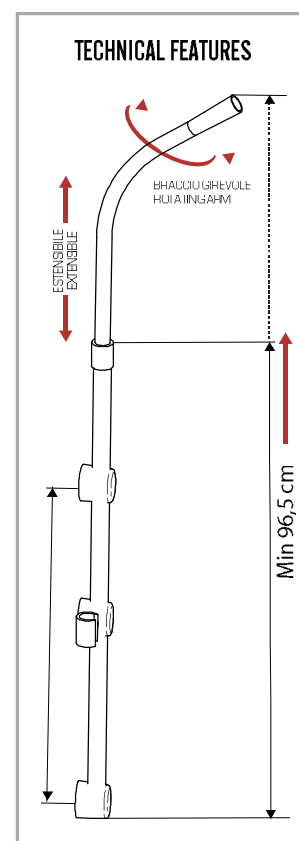

BUILT-IN BOX

WELLNESS KIT

COLOR THERAPY

ARMS AND SHOWER HEADS

SHOWER PANELS

SHOWER COLUMNS

SLIDING RAIL

HAND SHOWERS

SHUT-OFF

DECK BATH SHOWER MIXER

SPOUTS

SHOWER FLEXIBLE HOSES