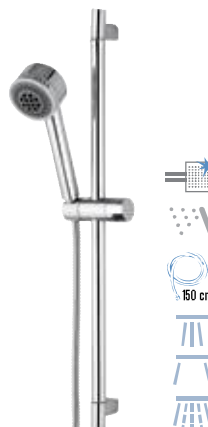

315R 321HG € 55,30

C.p. sliding rail set with minimal round rod and anti-limestone 3 functions hand shower with silicone jets and flexible hose 150 cm.