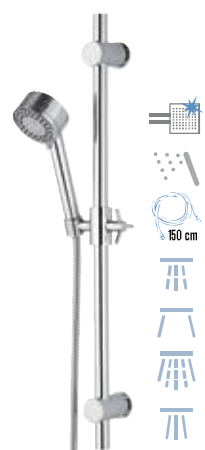

317G 319MO € 122,50

C.p. sliding rail set completely in c.p. brass with round rod, and anti-limestone, hydromassage minimal 4function hand shower with silicone jets and flexible hose 150 cm.