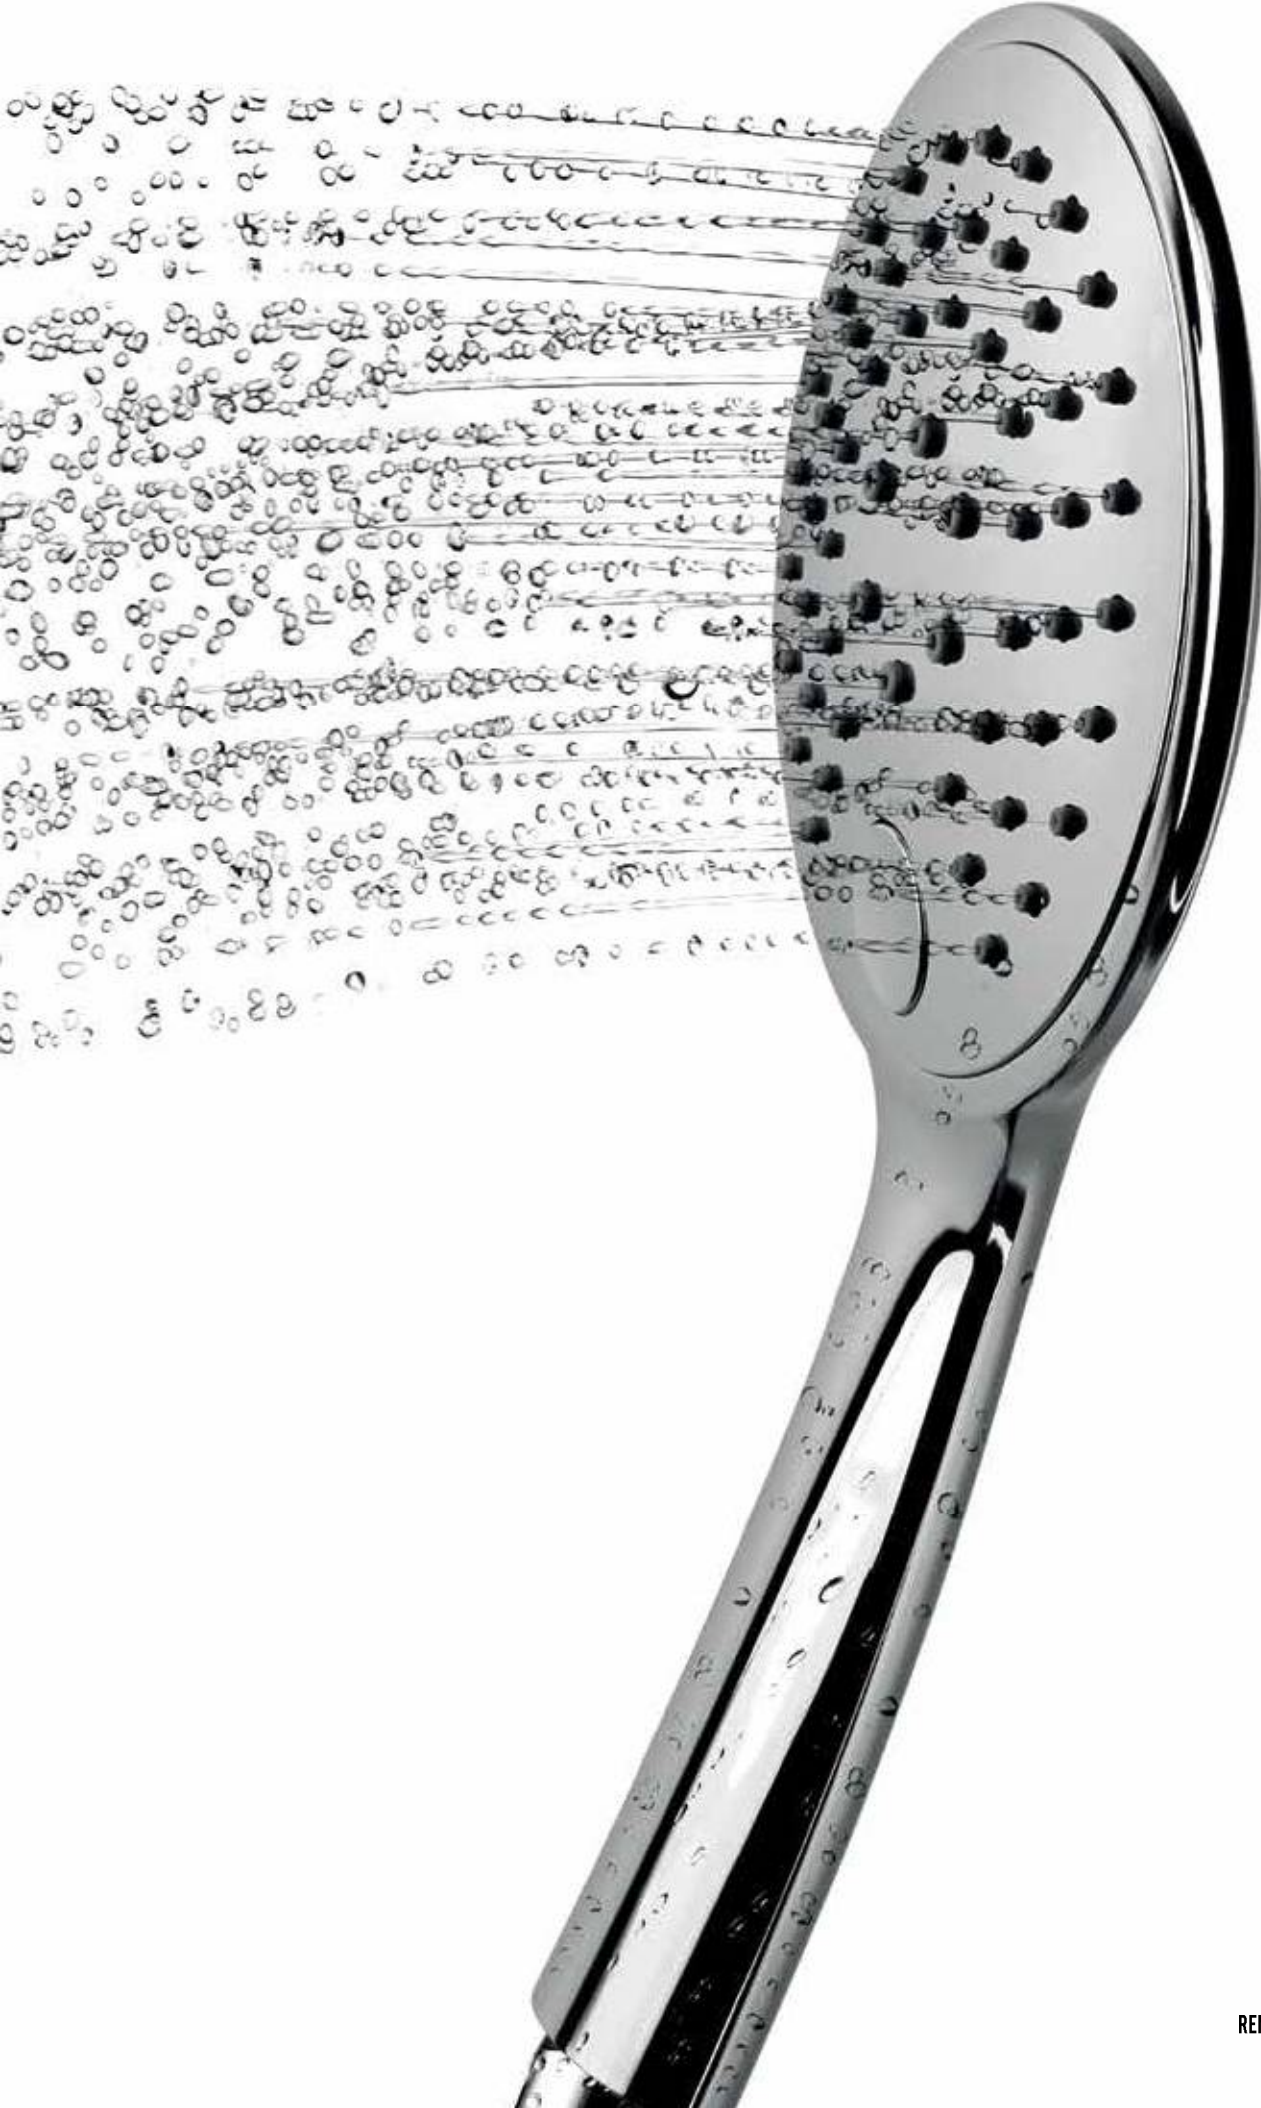

BUILT-IN BOX

WELLNESS KIT

COLOR THERAPY

ARMS AND SHOWER HEADS

SHOWER PANELS

SHOWER COLUMNS

SLIDING RAIL

HAND SHOWERS

SHUT-OFF

DECK BATH SHOWER MIXER

SPOUTS

SHOWER FLEXIBLE HOSES