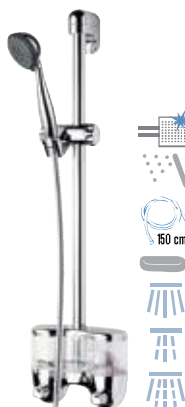

SLIDING RAILS CM 60 WITH SOAP-HOLDER/DISPENSER, SOME EXAMPLE OF COUPLINGS

312P 315FO € 57,00

Sliding rail set with double soap dispenser with 3 functions anti-limestone hand shower and flexible hose 150 cm.