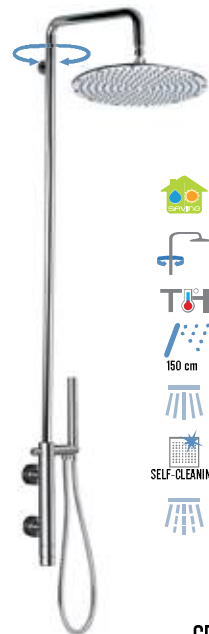

NT 36 XL

CR € 1.276,80

External vertical thermostatic shower single lever mixer NT35V with deluxe shower column with sliding central and diverter and 359MMXL ultra-thin shower head in c.p. brass Ø 35 cm with silicone jets, anti-limestone, including anti-limestone hand shower in c.p. brass 317MM. Shower flexible in c.p. brass included.