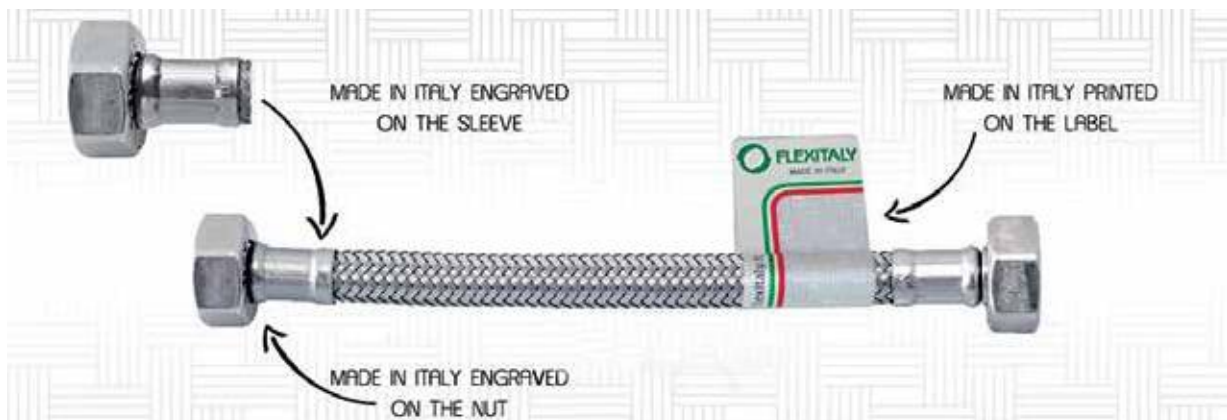

Inside there is cutting-edge machinery covering the production cycle from the molding of special plastics up to the assembly and testing of latest generation automatic machines.

Furthermore in S.T.S.R. there is a well-equipped analysis laboratory that daily performs various tests on its models to maintain control over the performance of its products.

S.T.S.R. products also have various certifications.

It is important for us to equip our mixers with a high quality cartridge; our customers can thus appreciate a purchase that guarantees long-term reliability and avoids the protracted complaints if the mixer is equipped with poor quality cartridges and sometimes with measures not easily available on the market, becoming a damage of image as well as of substance.

This added value gives to REMER articles superior characteristics as a confirmation of quality and of our made in ITALY.

**ONLY MADE IN ITALY FLEXIBLE HOSES OF HIGH QUALITY  
MADE BY AUTOMATIC MACHINERIES  
FOR A PERFECT PRODUCT**