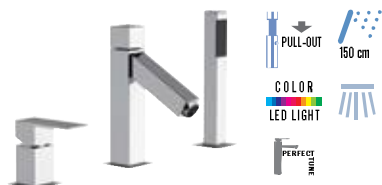

WELLNESS: DECK BATH SHOWER MIXER

SYMBOLOLOGY:

With Shower Kit and flexible long: 120, 150, 200 cm

Anti-limestone Hand Shower

External wide spray

Intense aerated spray

Gentle aerated spray wide medium coverage water saving

Concentrated spray massage water saving

Wide coverage rain

With waterfall jet

With multi jet

With Ambient led faucet technology

Pull-Out Hand shower

COLOR & AMBIENT

QR 07 CR € 1.026,10
Single-lever deck bath/shower mixer, with diverter integrated on spout, and c.p. brass 1 function pull-out hand shower.