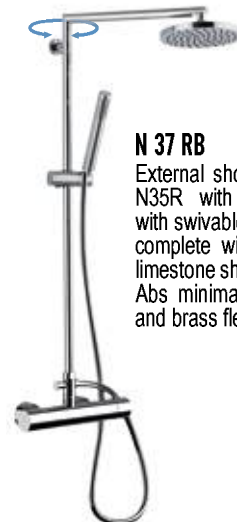

N 37 RB CR € 616,20
External shower single lever mixer N35R with incorporated diverter, with swivable deluxe sliding column, complete with 356MD20 Abs anti-limestone shower head Ø 20 cm, cm Abs minimal hand shower 317DM and brass flexible hose.