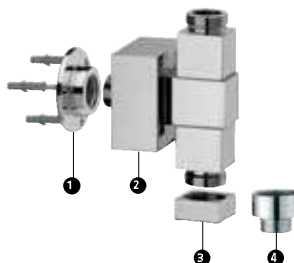

Components:  
1. Wall fixing  
2. Central body  
3. Reduction 3/4Fx1/2M  
4. Closing plug 3/4F

**330 DEV** € 44,80  
Diverter with spring and stop, for columns, 3/4M x 3/4F x 1/2M.

**330 S RA** € 153,80  
Water punch outlet and wall bearing for shower columns, multifunction:  
- high wall bearing  
- high punch for water outlet  
- low punch for water outlet with closing plug  
- low punch for outlet water, for shower flexible hose