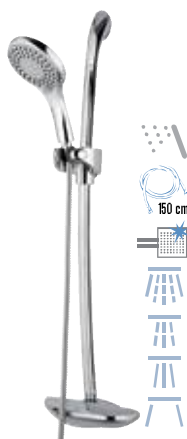

313P 318DK € 93,30

C.p. sliding rail set with oval arch rod and design built-on soap holder, with silicone jets anti-limestone, hydromassage, 4 functions hand shower and flexible hose 150 cm.