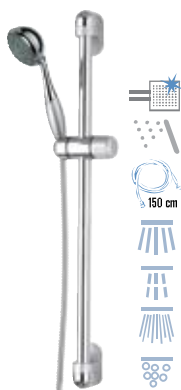

WELLNESS: SLIDING RAIL

311S 321XL € 56,10

Chrome-satin sliding rail set with round rod and chrome-satin hand shower, hydromassage and anti-limestone, 4 functions with silicone jets and flexible hose 150 cm.