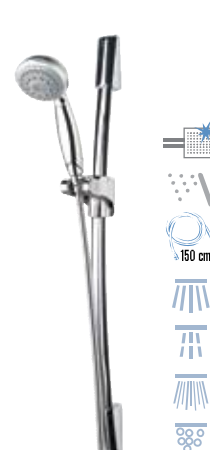

313E 321GR € 67,70

Sliding rail set with oval arch rod and anti-limestone 4 functions hydromassage hand shower and flexible hose 150 cm.