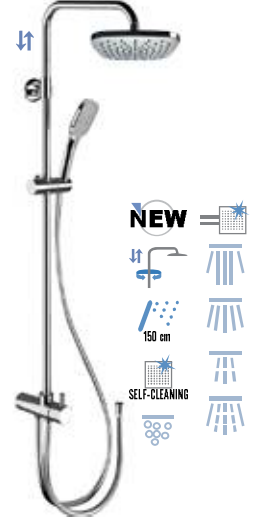

330A 8CP AD20 NRA € 340,00

Shower set composed of: diverter with water punch 330NRA with wall flexible 50 cm, telescopic shower column 329A with hand shower support, c.p. ABS hand shower 4 functions anti-limestone 318CP, with stainless steel 150 cm flexible hose and 356AD20 ABS shower head 20x20 cm.