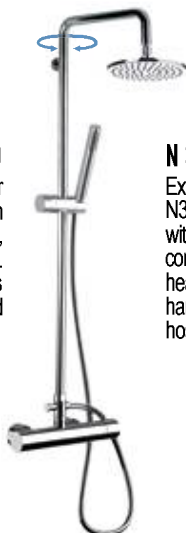

N 37 R CR € 695,30
External shower single lever mixer N35R with incorporated diverter, with swivable deluxe sliding column, complete with anti-limestone shower head 359MM20 Ø 20 cm, Abs minimal hand shower 317DM and brass flexible hose.