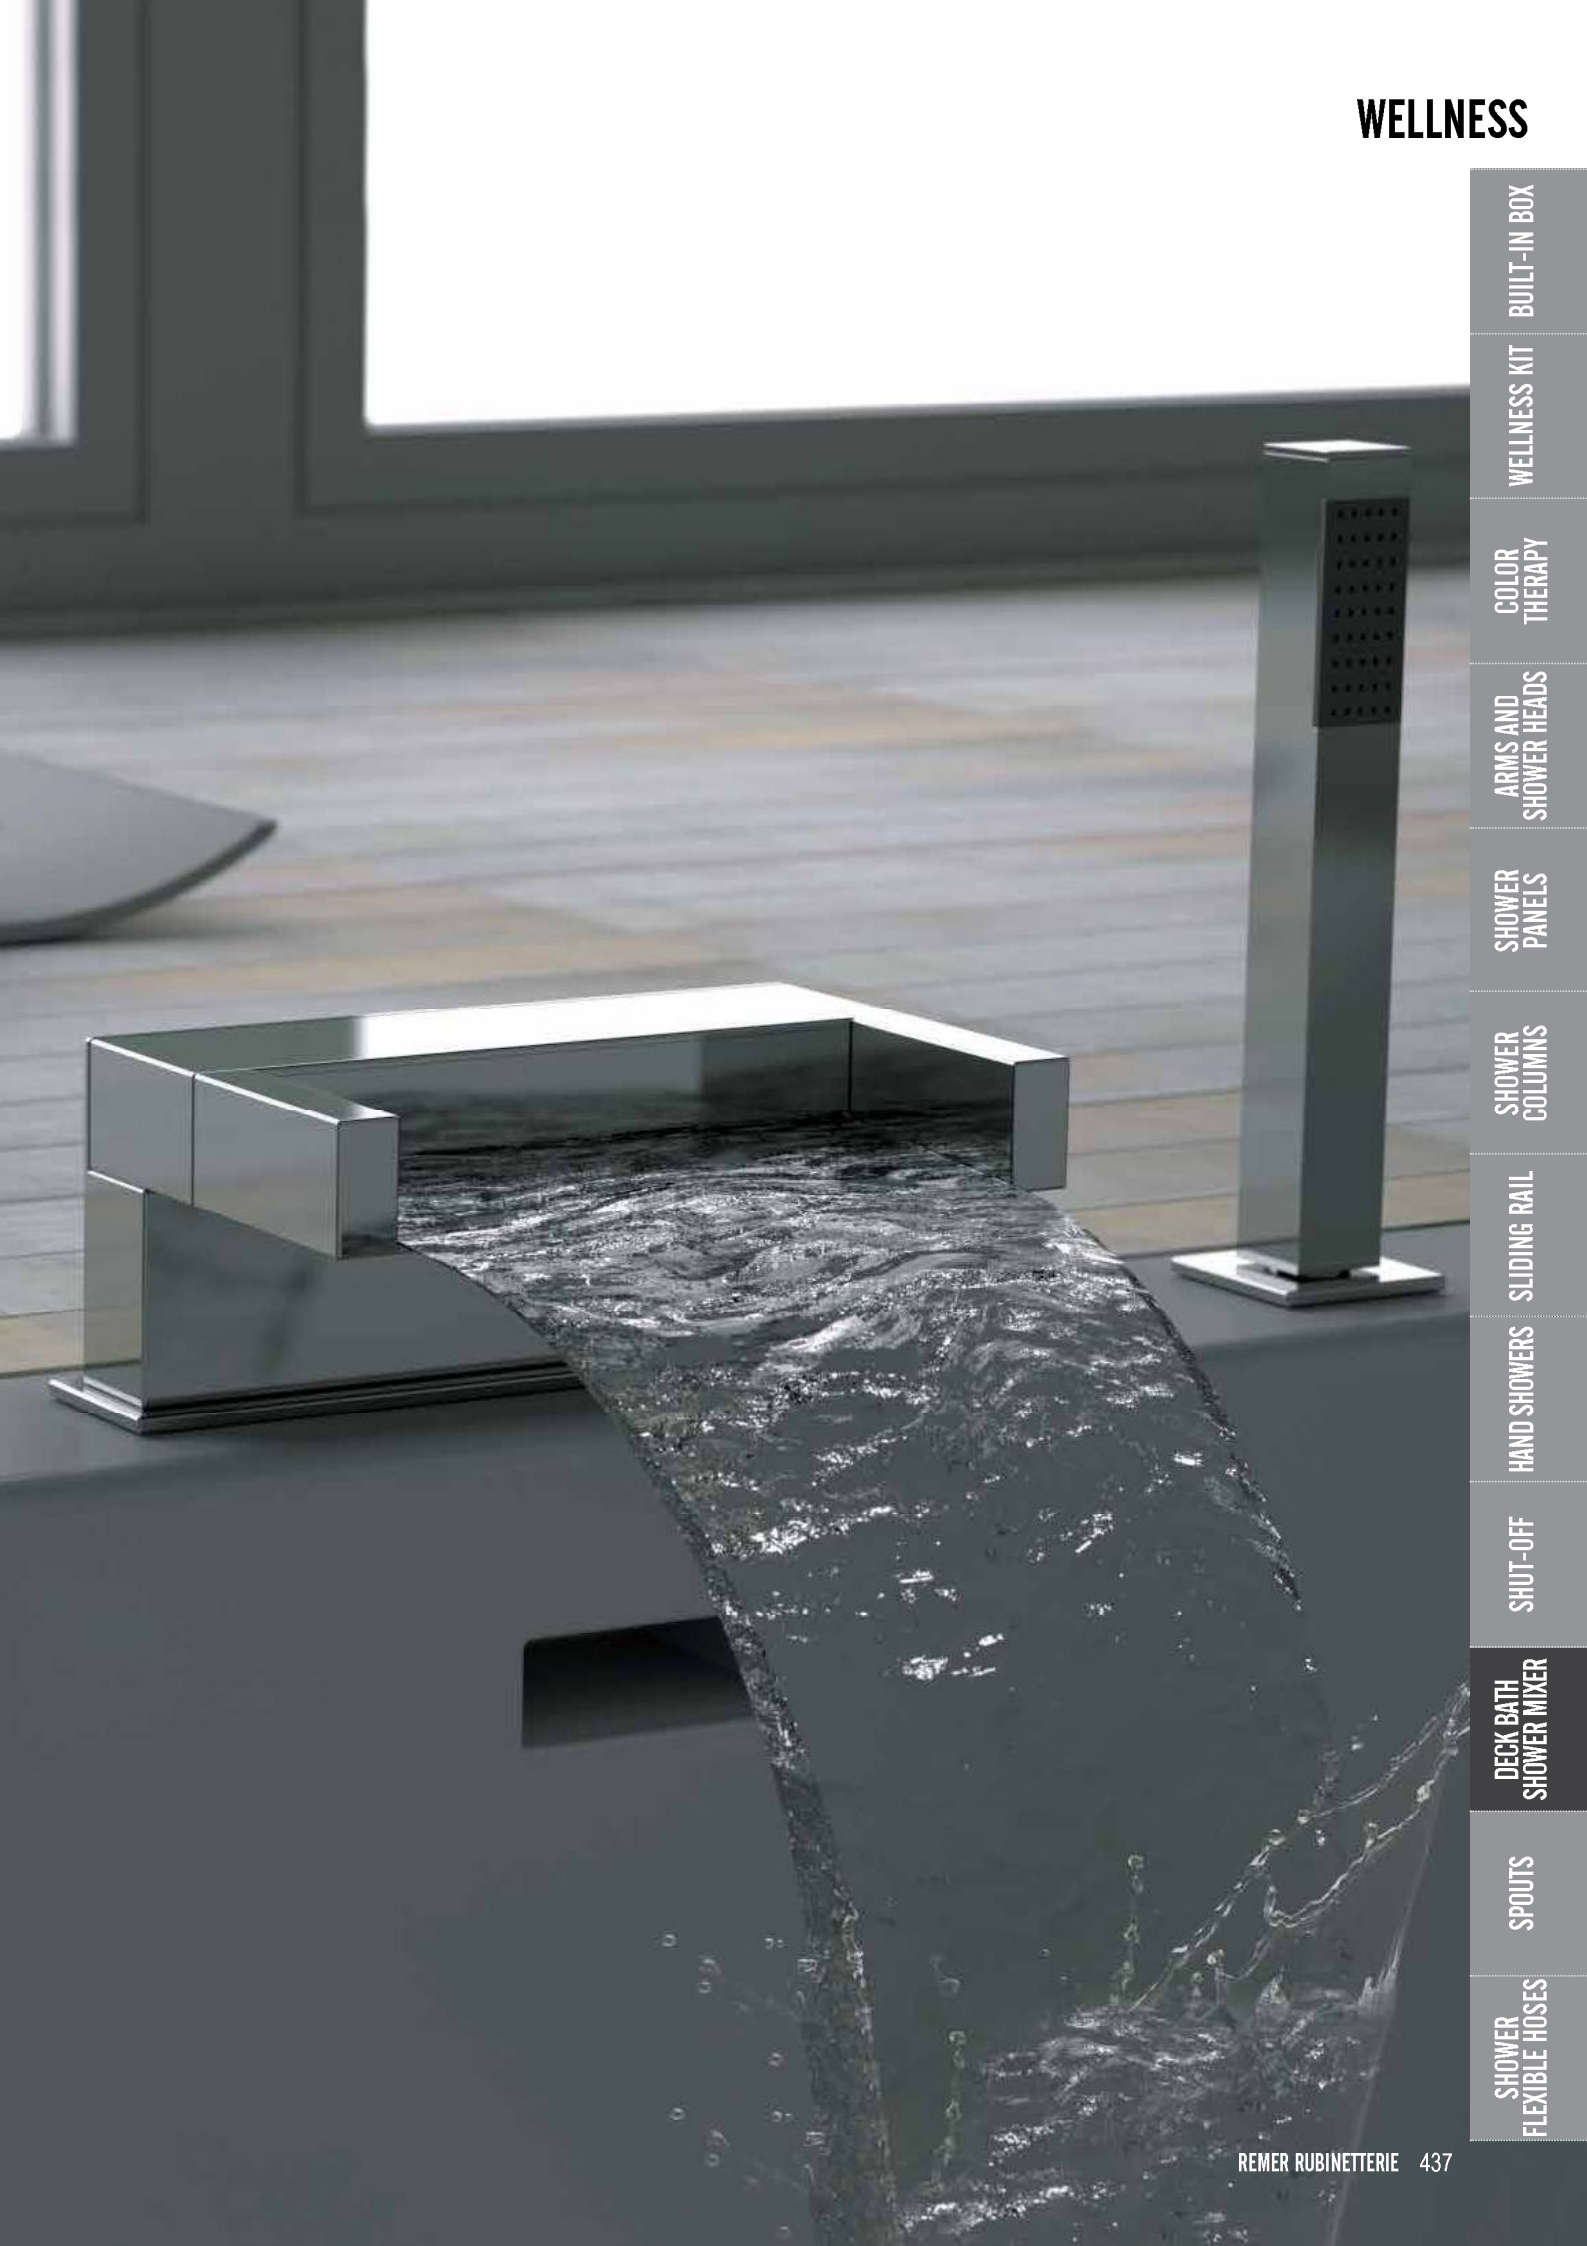

BUILT-IN BOX

WELLNESS KIT

COLOR
THERAPY

ARMS AND
SHOWER HEADS

SHOWER
PANELS

SHOWER
COLUMNS

SLIDING RAIL

HAND SHOWERS

SHUT-OFF

DECK BATH
SHOWER MIXER

SPOUTS

SHOWER
FLEXIBLE HOSES