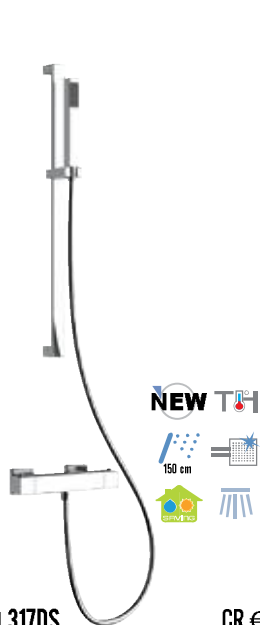

ST31 317Q 317DS CR € 404,50
Shower kit composed of thermostatic squared shower mixer ST31, ultraflat deluxe sliding rail in c.p. brass 317Q, hand shower in c.p. abs 317DS and flexible hose 333CN 150 cm.