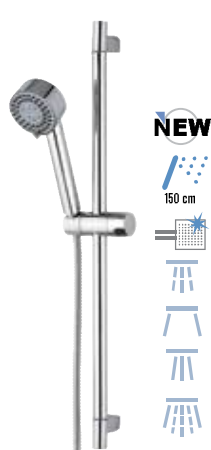

315R 319M0 € 50,50
Sliding rail set with round rod and anti-limestone hydromassage 4 functions hand shower with silicon jets and flexible hose 150 cm.