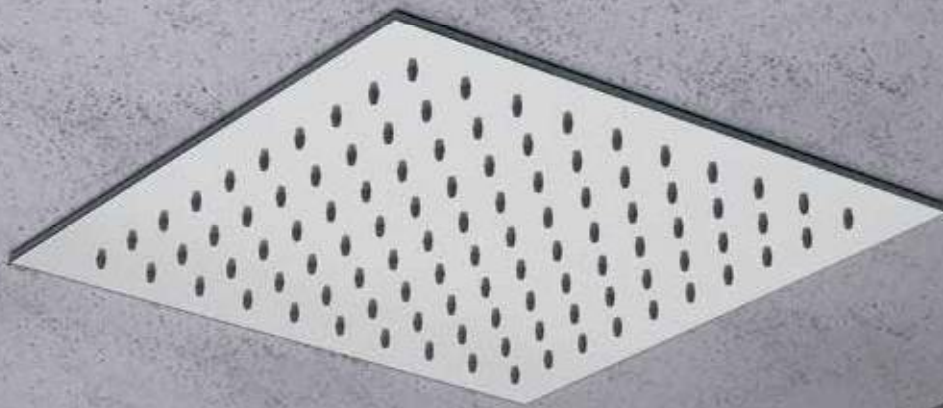

CEILING SHOWER HEAD “EASY FIX”