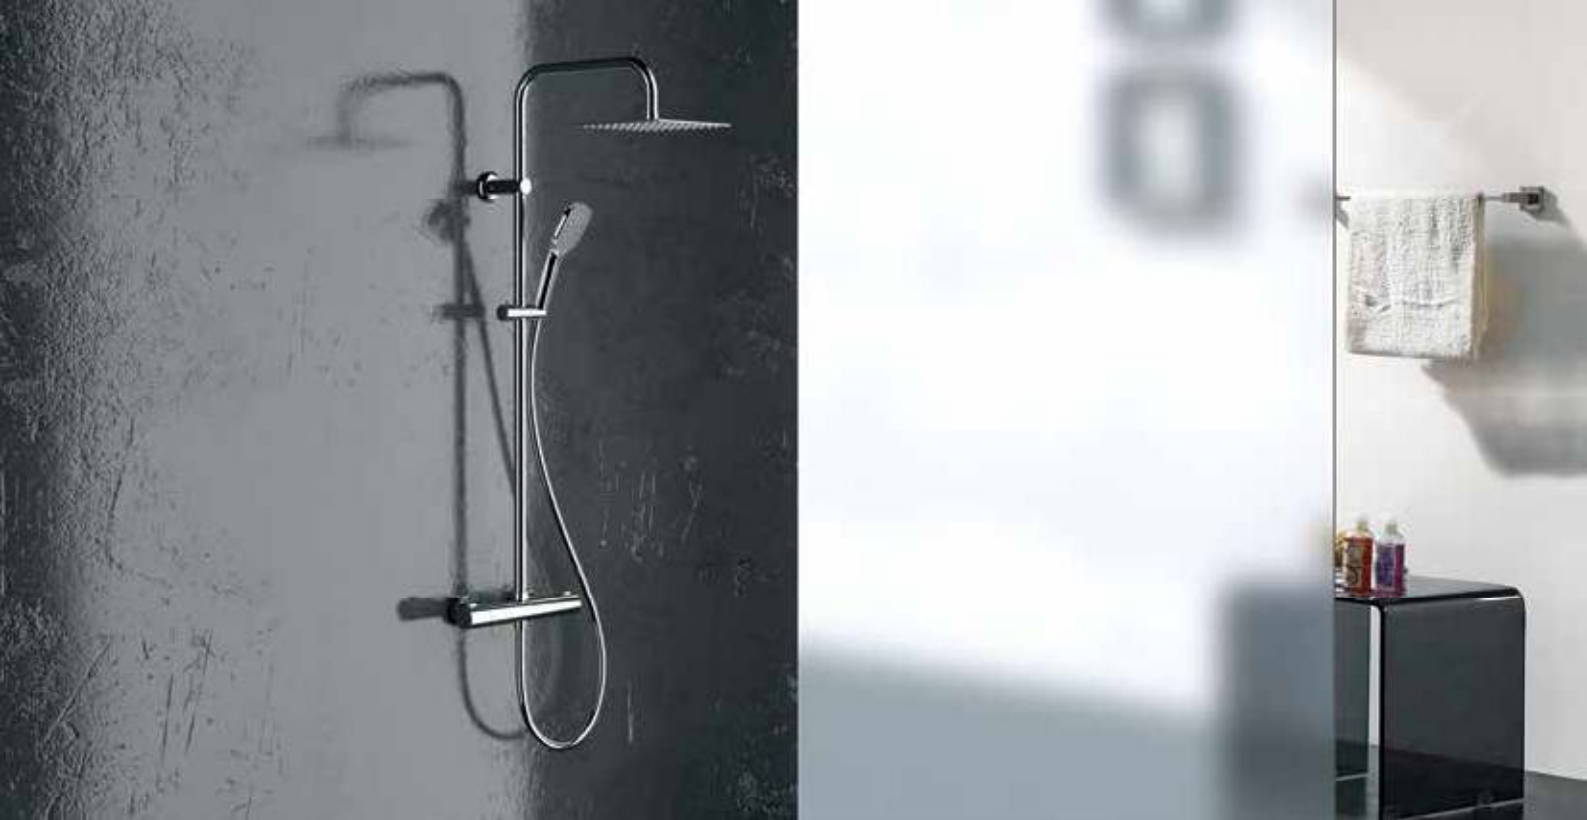

MINIMAL THERMOSTATIC SHOWER COLUMN