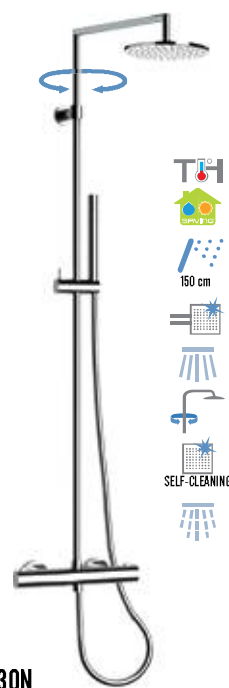

EQ 37 330N CR € 600,50
External thermostatic shower single lever mixer EQ32 with shower column with sliding central and diverter, including anti-limestone hand shower in c.p. brass 317DM and anti-limestone shower head 356MD25 Ø 25 cm. Shower flexible in c.p. brass included.