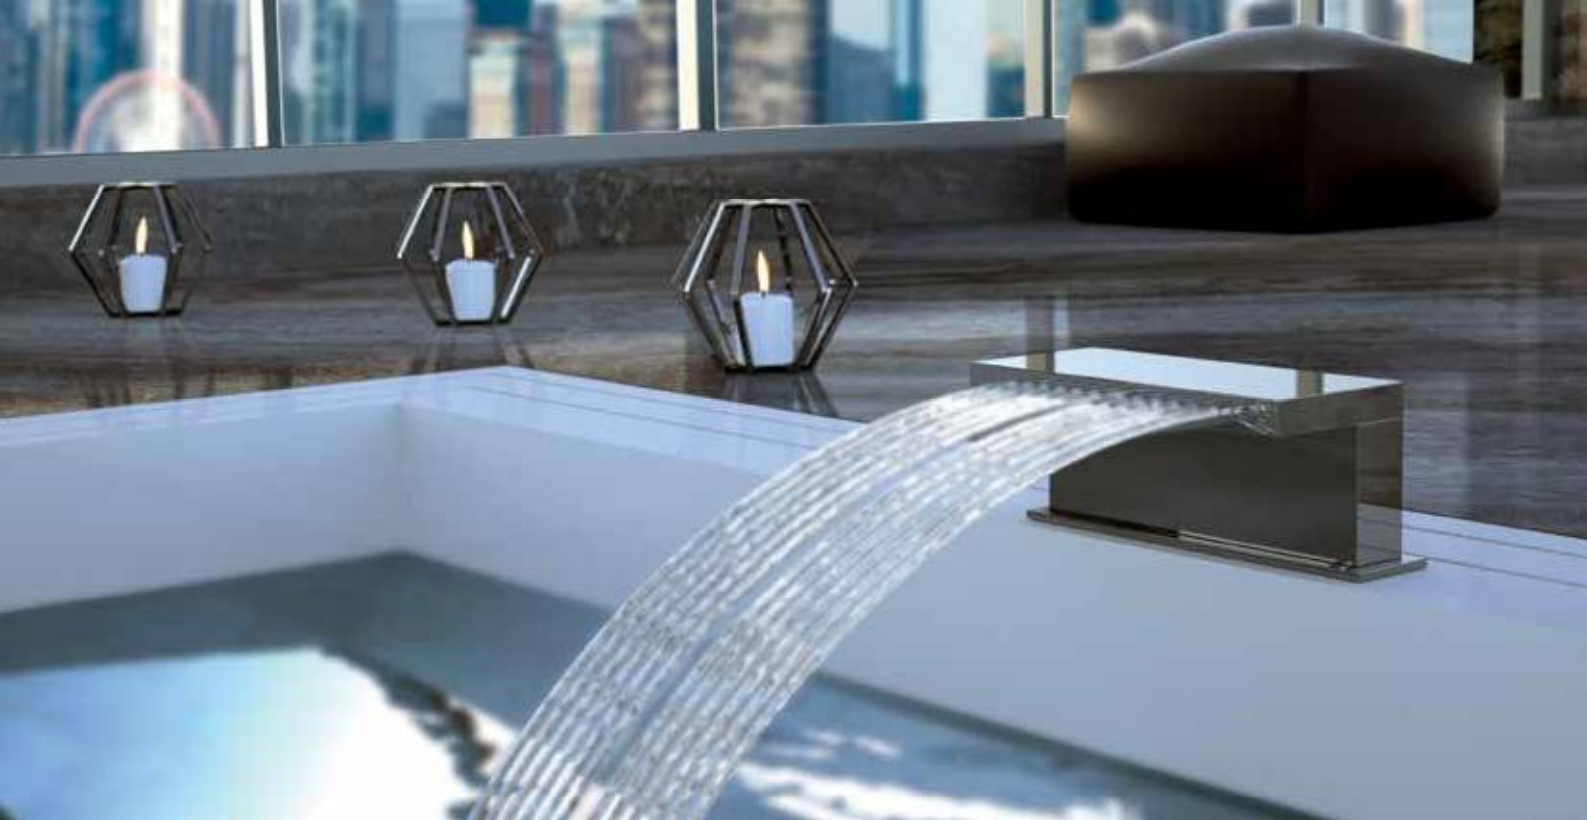

SPOUTS

SYMBOLGY:

With waterfall jet

With multi jet

With Ambient led faucet technology

With Led Light

WATERFALL SPOUTS

91 NC CR € 567,50
Waterfall built-in spout with rounded corners, Minima serie.

91 NCF CR € 830,80
Spout for deck bath/shower multijets effect and rounded corners, Minima serie.

91 UF07 CR € 95,70
Spout for deck bath/shower with waterfall jet.

91 QC CR € 203,40
Qubika cascade built-in spout, cm 18.

91 ZC CR € 519,20
Waterfall built-in spout, Flash serie.

91 ZCF CR € 776,50
Spout for deck bath/shower with multijets effect, Flash serie.

91 ZCA CR € 725,30
Spout for deck bath/shower with waterfall jet, Flash serie.

91 QA CR € 1.362,40
Deck bath/shower waterfall spout with led light AMBIENT device.

359 XS € 271,20
Squared built-in stainless steel mirror polished waterfall spout/shower head.

359 XM € 271,20
Built-in stainless steel mirror polished waterfall spout/shower head with round corners.

359 XL € 382,40
Stainless steel mirror polished "L" waterfall spout/shower head.