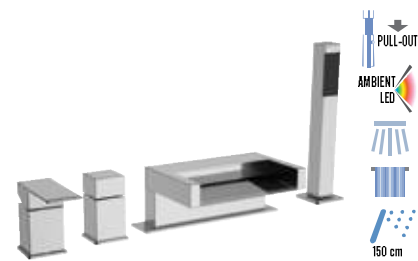

QA 06 CR € 2.034,10
Single-lever deck bath/shower mixer with diverter, c.p. brass 1 function pull-out hand shower and waterfall spout with led light AMBIENT device.