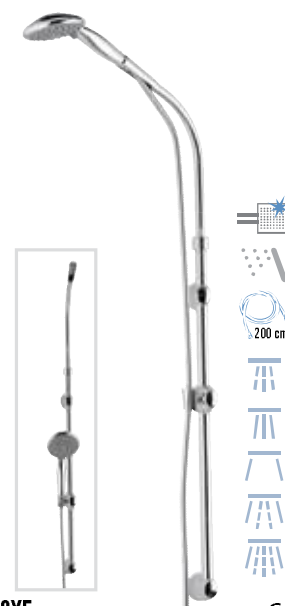

318C 318XF

€ 245,60

C.p. sliding bar with double hand shower support position and turnable and extensible high arm in c.p. brass, like shower head function, with anti-limestone hand shower 5 functions and flexible hose 200 cm.