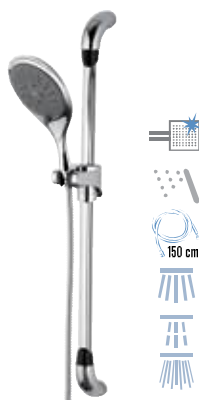

313 318R € 67,90

Sliding rail set with oval rod and hand shower with 3 functions, anti-limestone and flexible hose 150 cm.