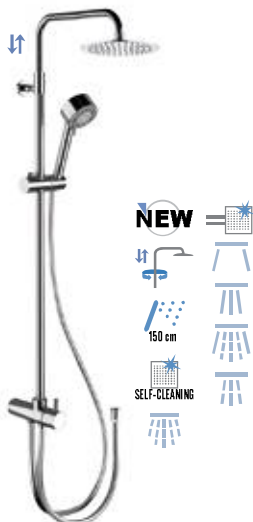

330A 9MO UFM20 NRA € 379,50

Shower set composed of: diverter with water punch 330NRA with wall flexible 50 cm, telescopic shower column 329A with hand shower support, c.p. hand shower 4 functions anti-limestone 319MO, with stainless steel 150 cm flexible hose and 357UFM20 ultra slim stainless steel mirror polished shower head Ø 20 cm.