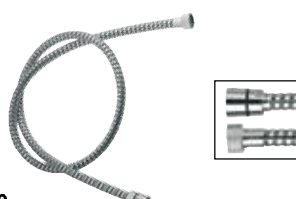

### 334 CN NC

Flexible hose for shower Spyroflex, black and chrome, in atoxic pvc, with one conical nut.

cm 120	cm 150	cm 200
€ 6,70	€ 7,50	€ 8,90