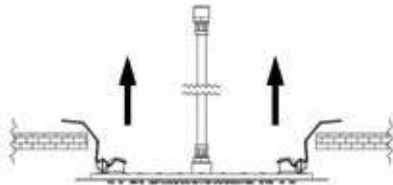

For this specific shower-head with this specific mounting system, four springs are installed on each head.

In picture 1, you shall see the first needed movement to activate them:

Spring-load two springs next to each other placing them almost vertically and insert them in the hole in the ceiling;

Release them gently;

2