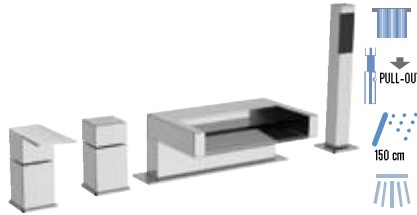

ZC 06 CR € 1.297,20
Single-lever deck bath/shower mixer with diverter, 1 function squared chrome plated brass pull-out hand shower and waterfall spout.