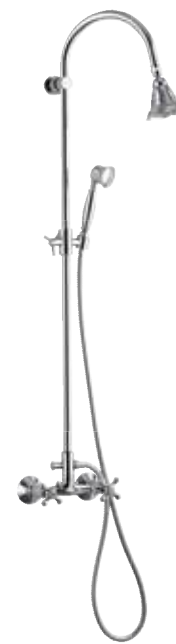

37 LI CR € 446,20

Shower wall mounted mixer with deluxe sliding rail column and diverter, complete with 323CR hand shower, flexible hose and 359BE shower head, all in CP brass.