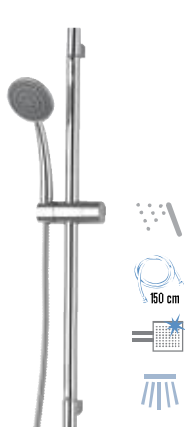

315R 317MR € 47,00

Chrome plated sliding rail with round rod and one jet anti-limestone hand shower and flexible hose 150 cm.