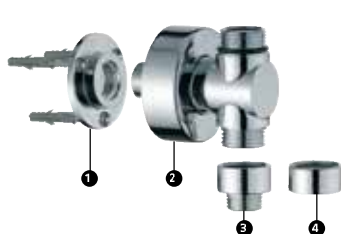

330 RA € 102,30
Water punch outlet and wall bearing for shower columns, multifunction:
- high wall bearing
- high punch for water outlet
- low punch for water outlet with closing plug
- low punch for outlet water, for shower flexible hose

Components:
1. Wall fixing
2. Central body
3. Reduction 3/4Fx1/2M
4. Closing plug 3/4F