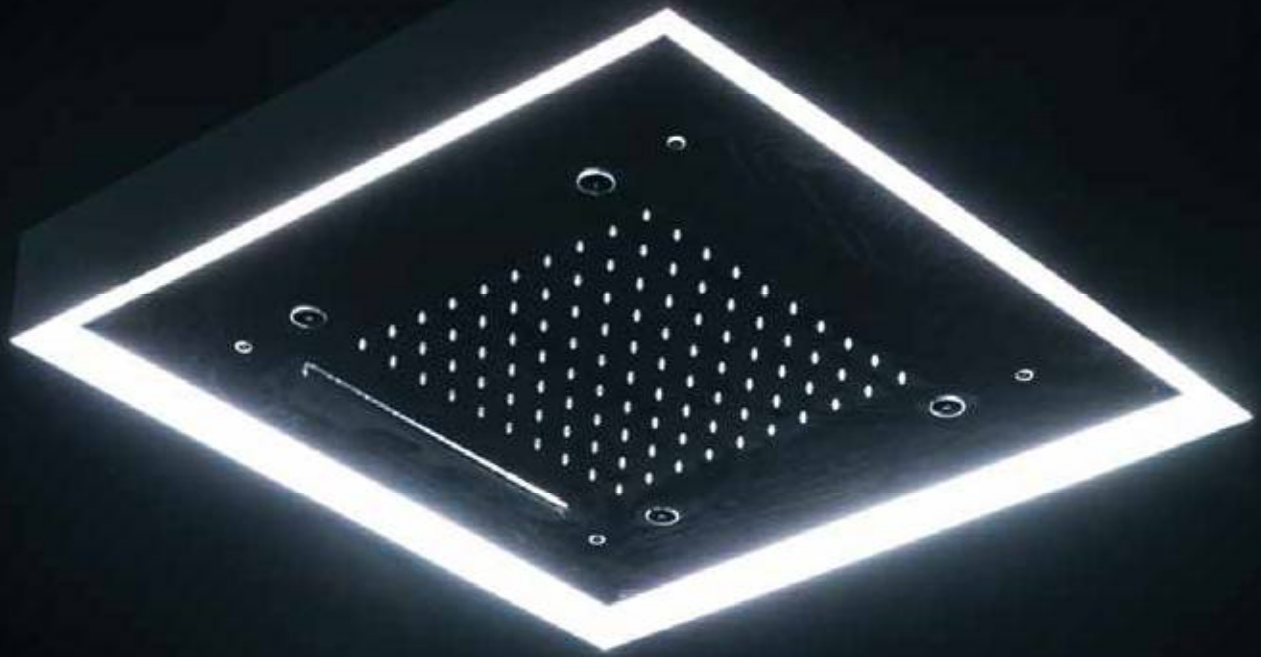

HANDSHOWERS

SHUT-OFF

DECK BATH SHOWER MIXER

SPOUTS

SHOWER FLEXIBLE HOSES

**SYMBOLOLOGY:**

-   
 With Shower Kit and flexible lenght: 120, 150, 200 cm
-   
 Anti-limestone and Self-cleaning Shower Head
-   
 Anti-limestone Jets
-   
 Rain effect
-   
 Wide coverage rain
-   
 With waterfall jet
-   
 Nebulization jet
-   
 New Product