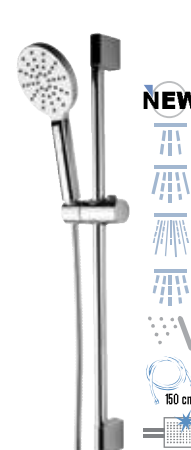

315L 318MP € 52,30
Minimal sliding rail set with 4 function hand shower, with button to change jets, anti-limestone and flexible hose 150 cm.