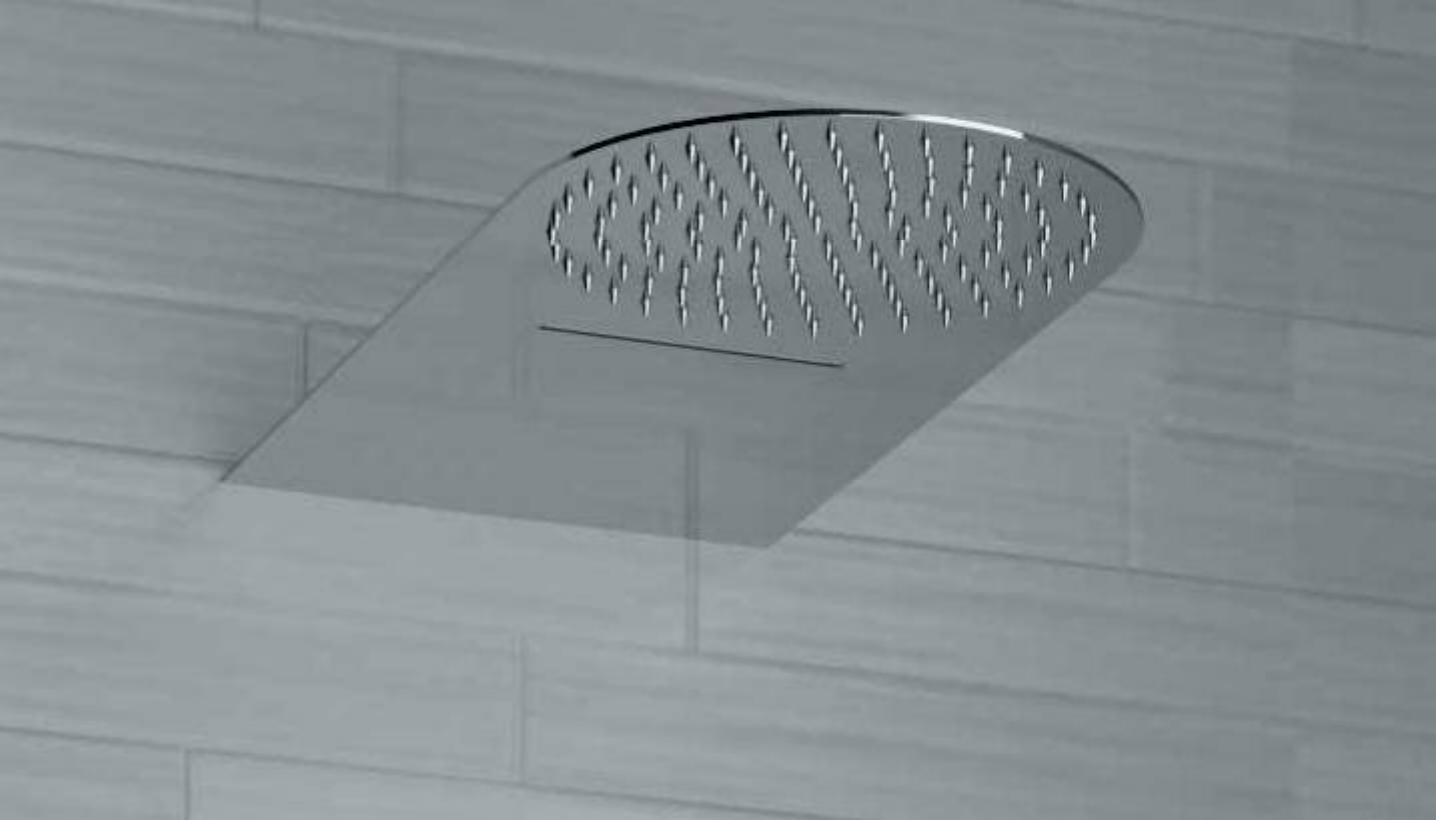

BUILT-IN BOX
WELLNESS KIT
COLOR THERAPY
ARMS AND SHOWER HEADS

STAINLESS STEEL MINIMAL LINE

SHOWER PANELS
SHOWER COLUMNS

357 UF M20X € 89,50
Ultra slim stainless steel mirror polished shower head Ø20 cm.

357 UF M25X € 102,60
Ultra slim stainless steel mirror polished shower head Ø25 cm.

357 UF M30X € 126,30
Ultra slim stainless steel mirror polished shower head Ø30 cm.

357UF M40X € 198,50
Ultra slim stainless steel mirror polished shower head Ø40 cm.

SLIDING RAIL
HANDSHOWERS