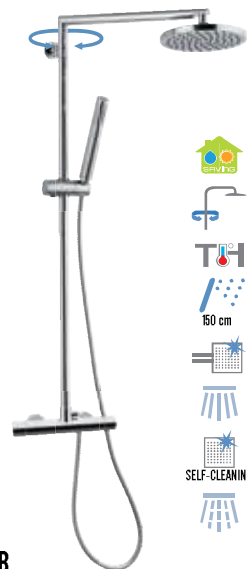

NT 37B CR € 710,30
External thermostatic shower single lever mixer NT35 with minimal shower column with sliding central and diverter, including anti-limestone hand shower in abs 317DM and shower head in c.p. abs 356MD20 Ø 20 cm, with silicone jets, anti-limestone. Shower flexible in c.p. brass included.