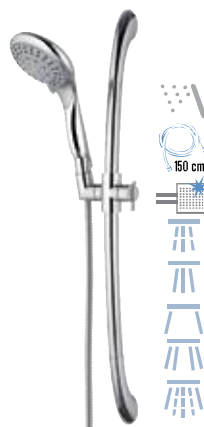

310M 318XF € 70,60

C.p. sliding rail set with round arch rod and anti-limestone, hydromassage, 5 functions hand shower with silicone jets and flexible hose 150 cm.