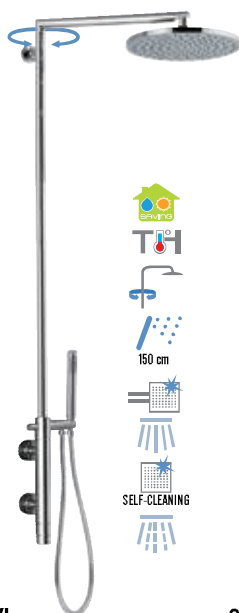

NT 36B XL

CR € 962,00

External thermostatic shower single lever mixer NT 35V with minimal shower column with sliding central and diverter, including anti-limestone hand shower in abs 317DM and shower head in c.p. abs 356MD25 Ø 25 cm with silicone jets, anti-limestone. Shower flexible in c.p. brass included.