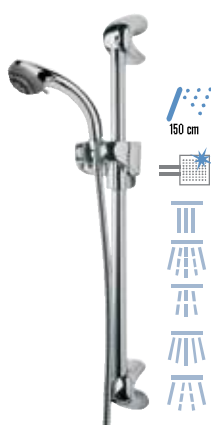

310 321SC € 48,20

Sliding rail set with round rod and C.P. hand shower anti-limestone, 5 functions and flexible hose 150 cm.