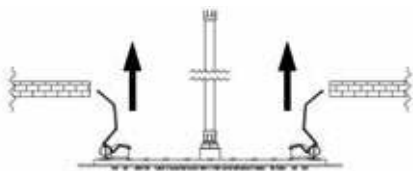

## “EASY FIX” CEILING APPLICATION

1

For this specific shower-head with this specific mounting system, four springs are installed on each head.

In picture 1, you shall see the first needed movement to activate them: