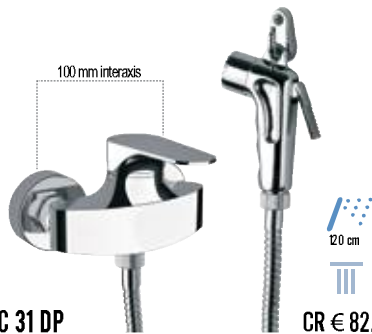

WELLNESS: SHUT-OFF

LC 31 DP CR € 82,30
Wall mounted single-lever shower mixer, interaxis 100 mm, with kit composed by shut-off hand shower in c.p. abs art. 332DPCR, conical flexible in c.p. brass cm 120 and c.p. hook art. 332GA.