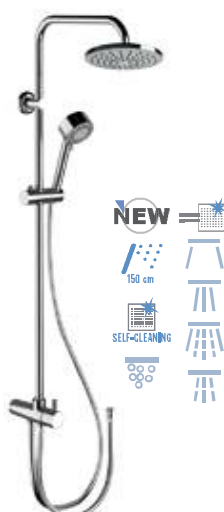

330X 9MO EC20 NRA € 216,00

Shower set composed of: diverter with water punch 330NRA with wall flexible 50 cm, shower column 329X with hand shower support, c.p. ABS hand shower 4 functions anti-limestone 319MO, with stainless steel 150 cm flexible hose and 354EC20 ultra slim ABS shower head Ø 20 cm.